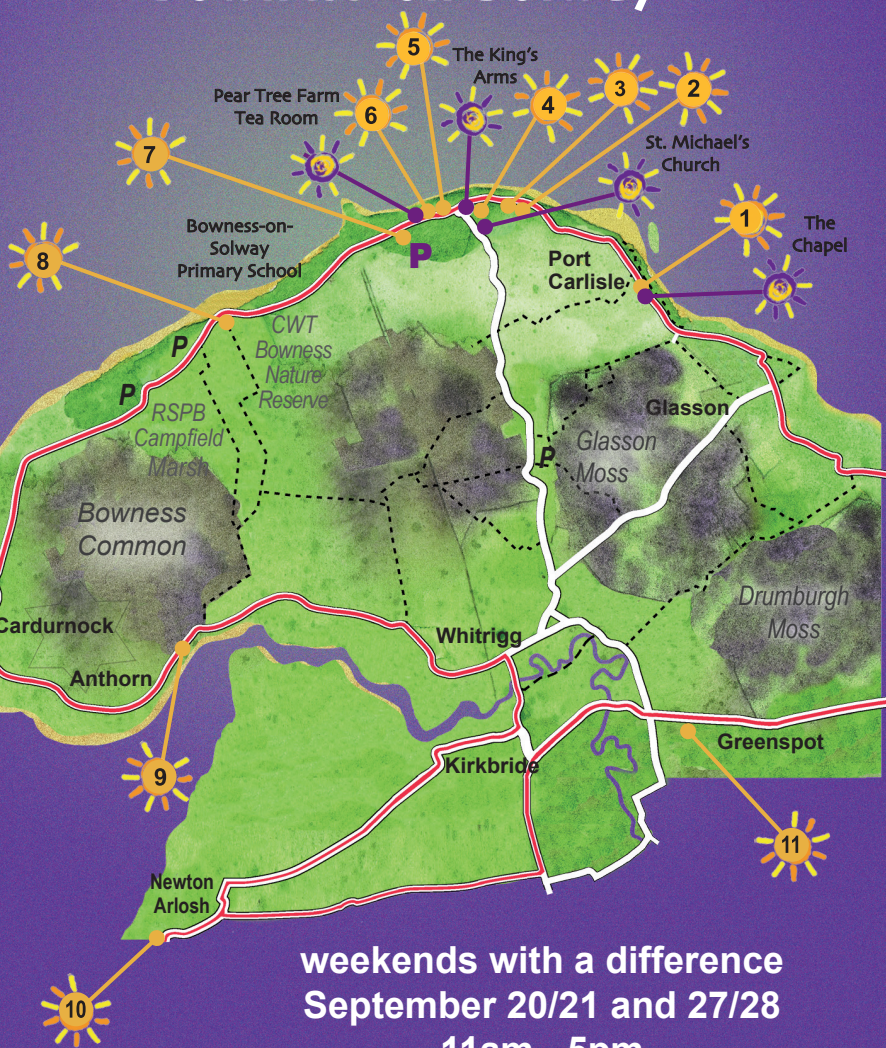

OPEN STUDIO ART TRAIL and FRINGE EVENTS Bowness-on-Solway

weekends with a difference
September 20/21 and 27/28
11am - 5pm